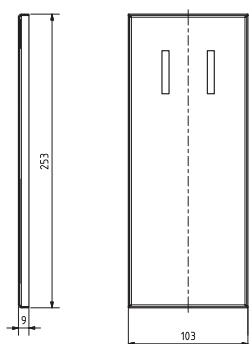

illustration/
illustration /
Illustration:

broms / brake / Bremse: