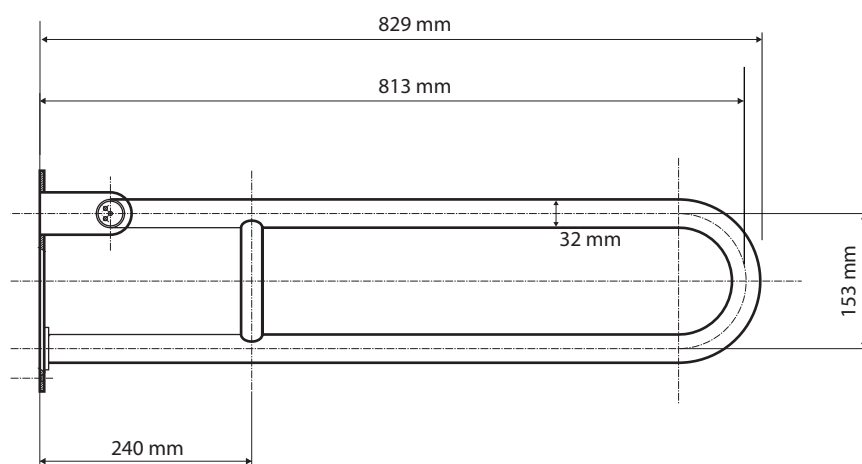

illustration/
illustration /
Illustration:

broms / brake / Bremse: